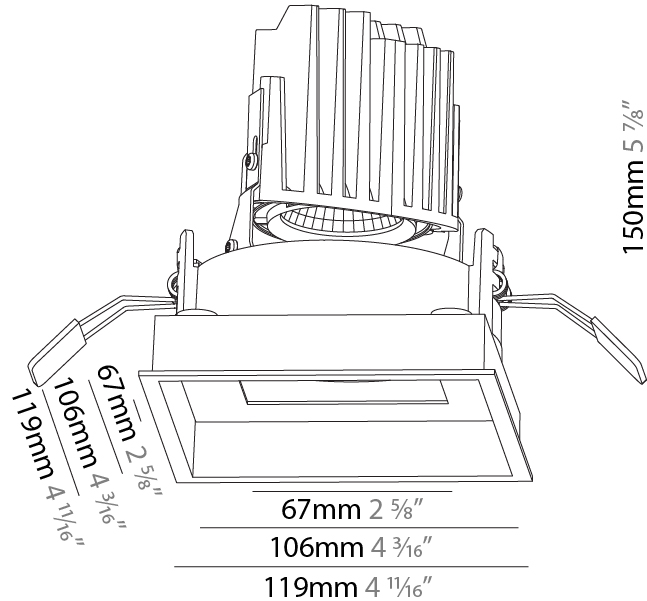

PHYSICAL

Shape: Square
Length (mm): 119
Length (in): 4 11/16
Width (mm): 119
Width (in): 4 11/16
Depth (mm): 150
Depth (in): 5 7/8
Ceiling Thickness (mm): 10 / 12.5 / 15
Ceiling Thickness (in): 3/8 or 1/2 or 9/16
Min. Recessing Depth (mm): 170
Min. Recessing Depth (in): 6 11/16
Light Distribution: Downlight
Weight (kg): 0.69
Weight (lbs): 1.5
Fixture Finish: SSR / BKV / CWI / CRY / HAB / LAG / UFT / ITA / RUA / RUR / MIC / FTG / MYG / TWT / LOD / PUS / FRO / FUP / KIA / POP / BLS / SPG / MEY / GOH / GUM / CHC / COM / ABZ / JAG / OBR / MOS / ROR
Fixture Material: Aluminum Die Cast
Cut-out Measurements: 114mm / 4 1/2" x 114mm / 4 1/2"

ELECTRICAL

Lamp Type: LED (Zhaga Standard)
Input Wattage (W): 16.5
Total Output Wattage (W): 14
Dimming: Tri-Mode (Non-Dimming and Phase Dimming (120Vac only) and 0-10V Dimming)
Driver Included: No
Driver Location: Recessed Housing
Driver Type: Constant Current - Universal
Driver Class: Class 2
Input Voltage (V): 120 - 277
Constant Current (MA): 350

LED

Number of LEDs: 1
Color Temperature (°K): 2700 / 3000 / 3500 / 4000
Max. Delivered Lumen (lm): 940 / 980 / 1029 / 1050
Nominal Lumen (lm): 1386 / 1438 / 1511 / 1542
CRI: >90 CRI
Lamp Life (hrs): 50000

OPTICAL

Reflector: 20 / 40 / 60

RATINGS AND CERTIFICATIONS

Certified By: Certified for North American Standards
IP rating: IP20